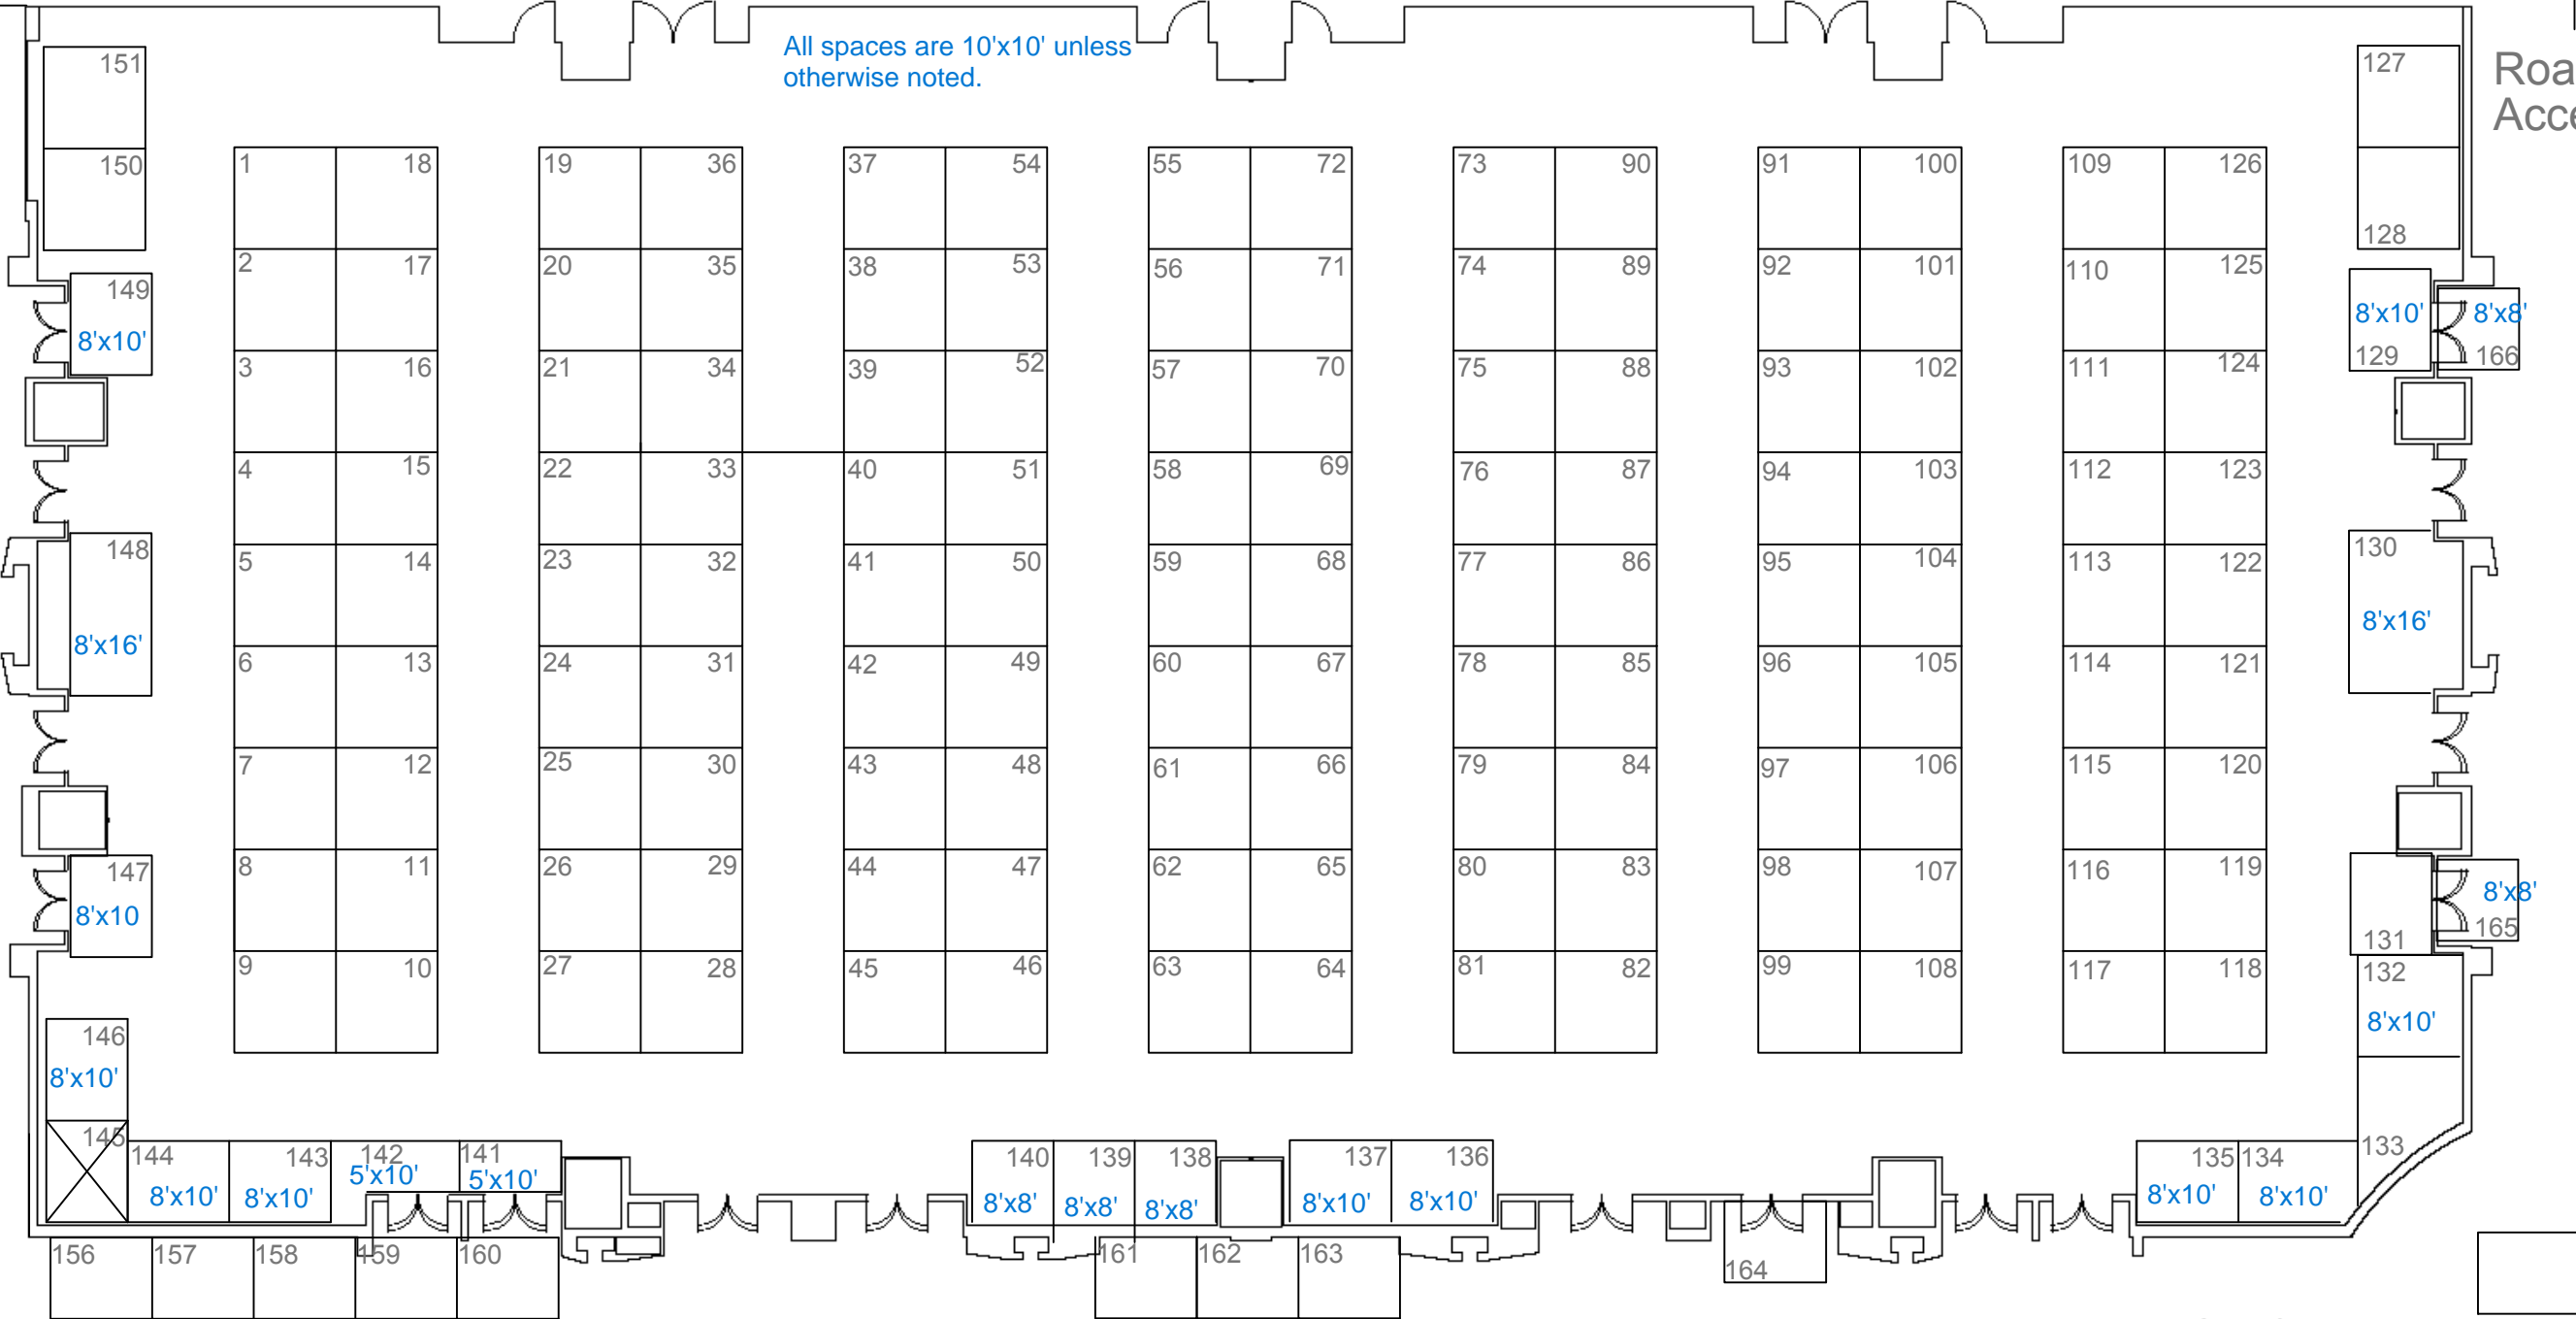

Front Range Ballroom

← 240' →

All spaces are 10'x10' unless otherwise noted.

↑ Rodeo Access

120' 6"

Interior Exhibitor Spaces

Hallway spaces 8'x10' unless otherwise noted

← Hotel Lobby

Conference Registration Area ↓